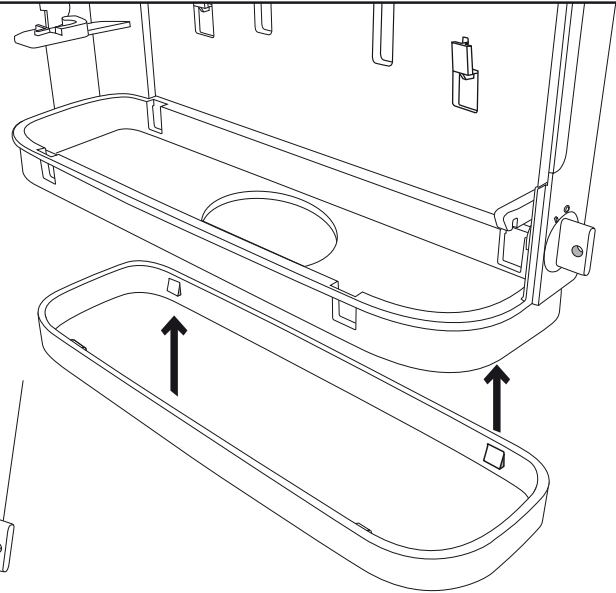

Supplied

- 4x 6 mm
- 4x 3,5 mm x 30 mm
- 2x 2x
- 1x Magic Ring

Needed tools

-
-
-
- Ø 6 mm
- or

Suitable for

Assembly plate

hang and fix (inside)

Jumbo Toilet Paper dispenser Large

Item No.: 331040

Design-ring

Key-Lock

Standard Lock

Permanent Key adjust Magic Ring with red side in front to lock the key