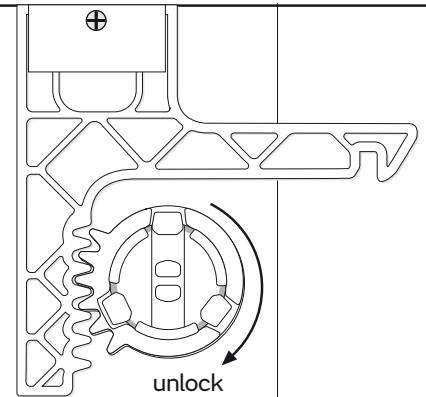

Supplied

- 4x 6 mm
- 4x 3,5 mm x 30 mm
- 2x 2x
- 1x Magic Ring

Needed tools

-
-
-
- Ø 6 mm
- or

Suitable for

Assembly plate

hang and fix (inside)

Jumbo Toilet Paper dispenser Large

Item No.: 331040

Design-ring

Key-Lock

Standard Lock

Permanent Key adjust Magic Ring with red side in front to lock the key