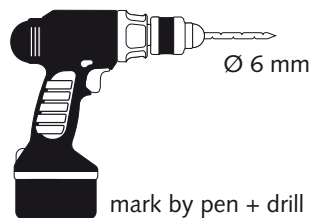

Supplied

- 4x 6 mm
- 4x 3,5 mm x 30 mm
- 2x 2x
- 1x Magic Ring

Needed tools

-
-
-
- Ø 6 mm
- or

Suitable for

Assembly plate

hang and fix (inside)

Jumbo Toilet Paper dispenser Large

Item No.: 331040

Design-ring

Key-Lock

Standard Lock

Permanent Key adjust Magic Ring with red side in front to lock the key