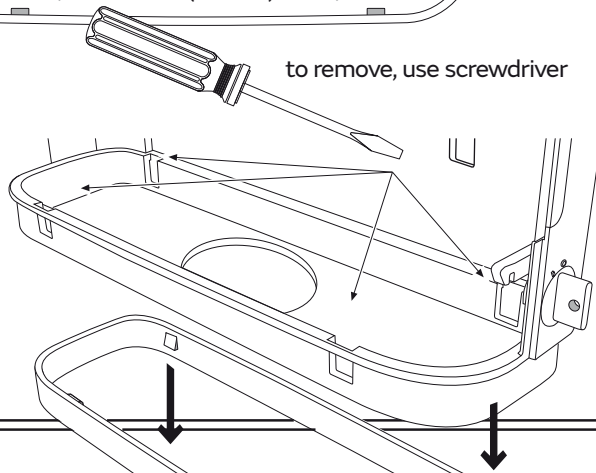

Supplied

- 4x 6 mm
- 4x 3,5 mm x 30 mm
- 2x 2x
- 1x Magic Ring

Needed tools

-
-
-
- Ø 6 mm
- or

Suitable for

Assembly plate

hang and fix (inside)

Jumbo Toilet Paper dispenser Large

Item No.: 331040

Design-ring

Key-Lock

Standard Lock

Permanent Key adjust Magic Ring with red side in front to lock the key