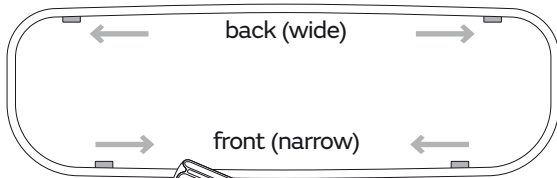

Supplied

- 4x 6 mm
- 4x 3,5 mm x 30 mm
- 2x 2x
- 1x Magic Ring

Needed tools

-
-
-
- Ø 6 mm
- or

Suitable for

Assembly plate

hang and fix (inside)

Jumbo Toilet Paper dispenser Large

Item No.: 331040

Design-ring

Key-Lock

Standard Lock

Permanent Key adjust Magic Ring with red side in front to lock the key