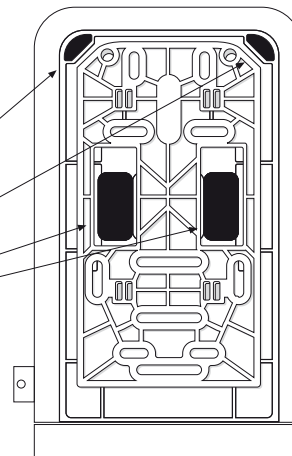

Supplied

- 4x 6 mm
- 4x 3,5 mm x 30 mm
- 2x 2x
- 1x Magic Ring

Needed tools

-
-
-
- Ø 6 mm
- or

Suitable for

Assembly plate

hang and fix (inside)

Jumbo Toilet Paper dispenser Large

Item No.: 331040

Design-ring

Key-Lock

Standard Lock

Permanent Key adjust Magic Ring with red side in front to lock the key