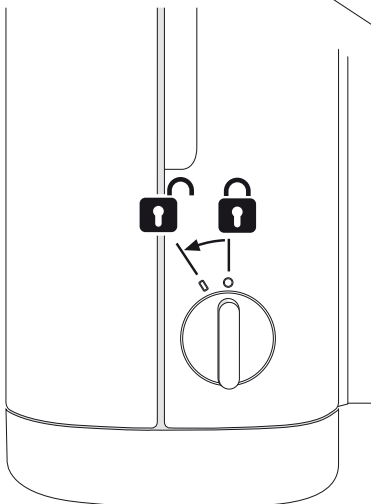

Supplied

- 4x 6 mm
- 4x 3,5 mm x 30 mm
- 2x 2x
- 1x Magic Ring

Needed tools

-
-
-
- Ø 6 mm
- or

Suitable for

Assembly plate

hang and fix (inside)

Jumbo Toilet Paper dispenser Large

Item No.: 331040

Design-ring

Key-Lock

Standard Lock

Permanent Key adjust Magic Ring with red side in front to lock the key